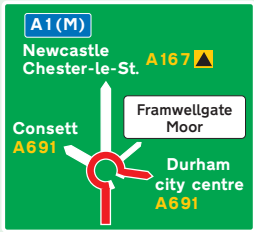

By Rail

Durham Station, on the GNER East Coast mainline. Approximately 10 - 15 minutes walk away.
There is a taxi rank on the north bound entrance. For further information on train operators and times please phone National Rail Enquiries on 0845 7484950.

By Air

Newcastle Airport, approximately 45 minutes drive away.

Land Registry

UNIVERSITY HOSPITAL

COUNTY HALL

SOUTHFIELD WAY

FRANWELLGATE PETH

DURHAM STATION

DURHAM

Start here
A690 (Southbound)

A690 To A1(M) Jct 62

Southfield House

BUS STATION

CASTLE

UNIVERSITY

CATHEDRAL

A167 Darlington

Start here
A167 (Northbound)