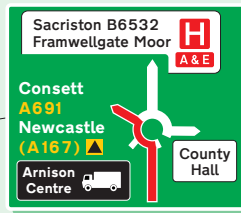

By Rail

Durham Station, on the GNER East Coast mainline. Approximately 10 - 15 minutes walk away.
There is a taxi rank on the north bound entrance. For further information on train operators and times please phone National Rail Enquiries on 0845 7484950.

By Air

Newcastle Airport, approximately 45 minutes drive away.

Land Registry

UNIVERSITY HOSPITAL

COUNTY HALL

SOUTHFIELD WAY

FRANWELLGATE PETH

DURHAM STATION

DURHAM

Start here
A690 (Southbound)

A690 To A1(M) Jct 62

Southfield House

BUS STATION

CASTLE

UNIVERSITY

CATHEDRAL

A167 Darlington

Start here
A167 (Northbound)