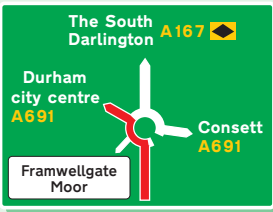

By Rail

Durham Station, on the GNER East Coast mainline. Approximately 10 - 15 minutes walk away.
There is a taxi rank on the north bound entrance. For further information on train operators and times please phone National Rail Enquiries on 0845 7484950.

By Air

Newcastle Airport, approximately 45 minutes drive away.

Land Registry

UNIVERSITY HOSPITAL

COUNTY HALL

SOUTHFIELD WAY

FRANWELLGATE PETH

DURHAM STATION

DURHAM

Start here
A690 (Southbound)

A690 To A1(M) Jct 62

Southfield House

BUS STATION

CASTLE

UNIVERSITY

CATHEDRAL

A167 Darlington

Start here
A167 (Northbound)